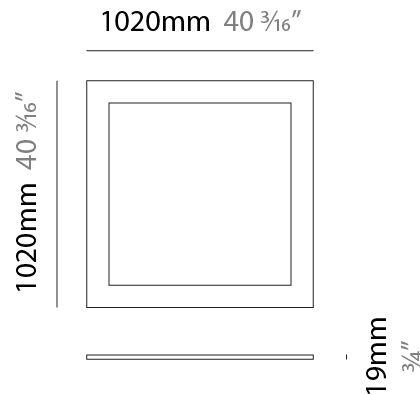

INFINITE FRAME SURFACE

A52057- -

base number
Color   Finish
Temperature   Options

PROJECT _____
TYPE _____
SPECIFIER _____
QUANTITY _____
DATE _____

1. To build a product code in our configurator select the specify button on the base model # product page
2. To build a manual product code on this datasheet choose from the options listed below in blue font and add the suffix to the base model #

GENERAL

Series: Infinite Frame
Partner: Ivela
Division: Architectural
Installation: Surface
Product Type: Panels
Mounting Location: Ceiling
Light Distribution: Direct

PHYSICAL

Shape: Square
Length (mm): 1020
Length (in): 40 ³/₁₆"
Width (mm): 1020
Width (in): 40 ³/₁₆"
Height (mm): 19
Height (in): 3/4
Diffuser: PMMA - Opal
Fixture Finish: WHI / BLK / GLD
Fixture Material: Aluminum

ELECTRICAL

Lamp Type: LED
Input Wattage (W): 80
Total Output Wattage (W): 68
Dimming: Tri-Mode (Non-Dimming and Phase Dimming (120Vac only) and 0-10V Dimming)
Driver Included: No
Driver Location: Remote
Driver Type: Constant Voltage - Universal
Driver Class: Class 2
Housing: ENCP 6/8
Input Voltage (V): 120 - 277
Output Voltage (V): 24

LED

Color Temperature (°K): 2700 / 3000 / 4000
Max. Delivered Lumen (lm): 4800 / 5000 / 5300
Nominal Lumen (lm): 9600 / 10000 / 10600
CRI: >93 CRI
Lamp Life (hrs): 50000

OPTICAL

RATINGS AND CERTIFICATIONS

Certified By: CSA Certified to UL and CSA Standards
IP rating: IP20